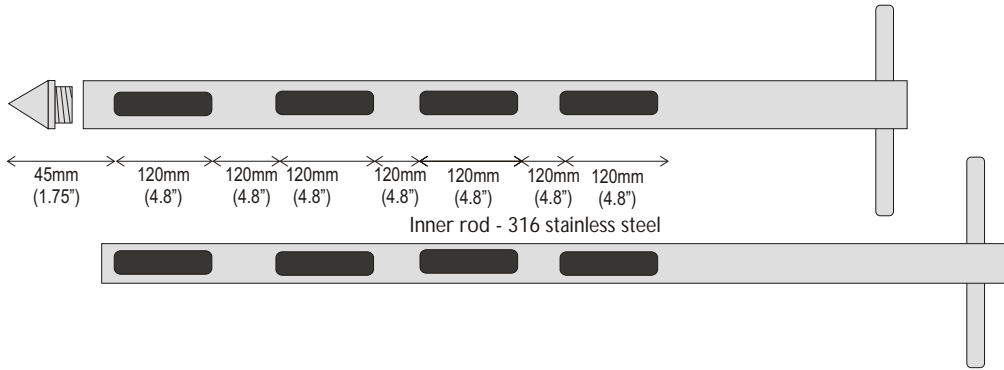

**Exploded View of a Slot Sampler - Type 1210A-600 and 1210B-600**

**Exploded View of a Slot Sampler - Type 1210A-1000 and 1210B-1000**

Pocket Width - 15mm

Diameter of Outer Tube = 25mm

Bore of Inner Tube = 16mm

Exploded View of a Slot Sampler - Type 1210A-1500 and 1210B-1500

Diameter of Outer Tube = 25mm

Bore of Inner Tube = 16mm