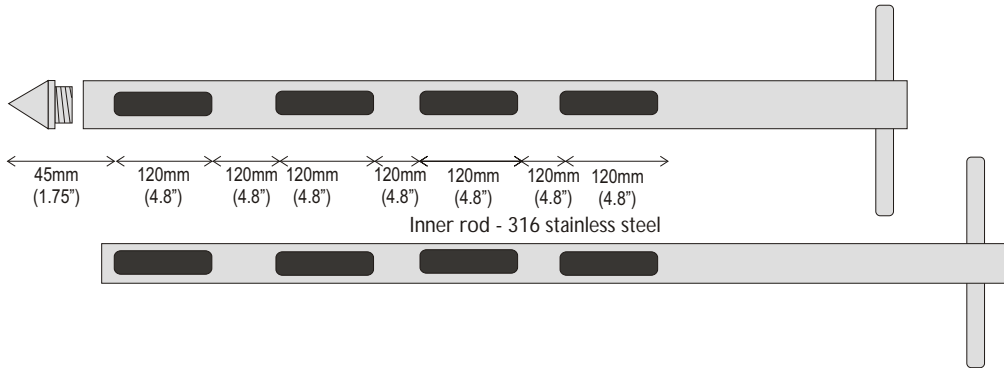

**Exploded View of a Slot Sampler - Type 1210A-600 and 1210B-600**

**Exploded View of a Slot Sampler - Type 1210A-1000 and 1210B-1000**

Pocket Width - 15mm

Diameter of Outer Tube = 25mm

Bore of Inner Tube = 16mm

Exploded View of a Slot Sampler - Type 1210A-1500 and 1210B-1500

Diameter of Outer Tube = 25mm

Bore of Inner Tube = 16mm