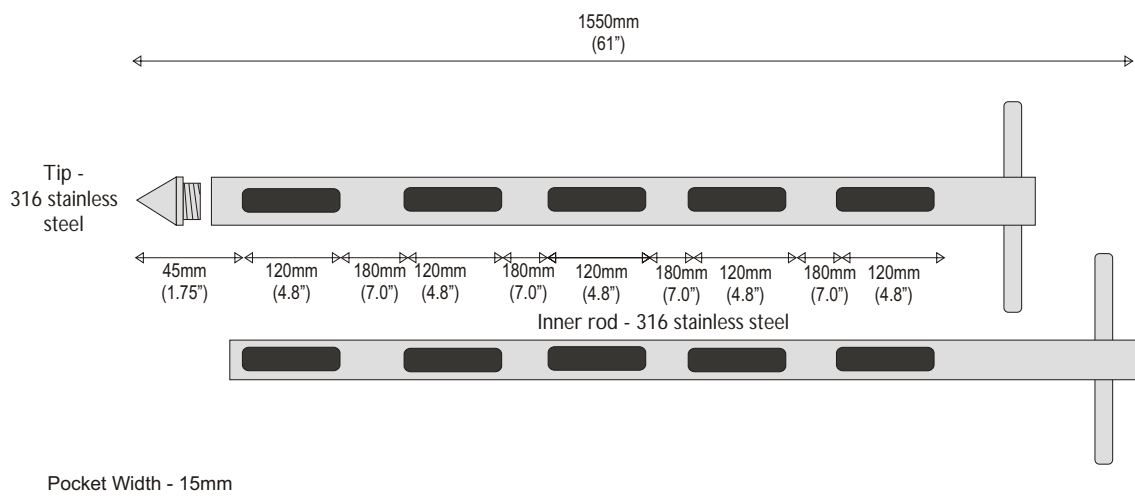

**Exploded View of a Slot Sampler - Type 1210A-600 and 1210B-600**

**Exploded View of a Slot Sampler - Type 1210A-1000 and 1210B-1000**

Pocket Width - 15mm

Diameter of Outer Tube = 25mm

Bore of Inner Tube = 16mm

Exploded View of a Slot Sampler - Type 1210A-1500 and 1210B-1500

Diameter of Outer Tube = 25mm

Bore of Inner Tube = 16mm