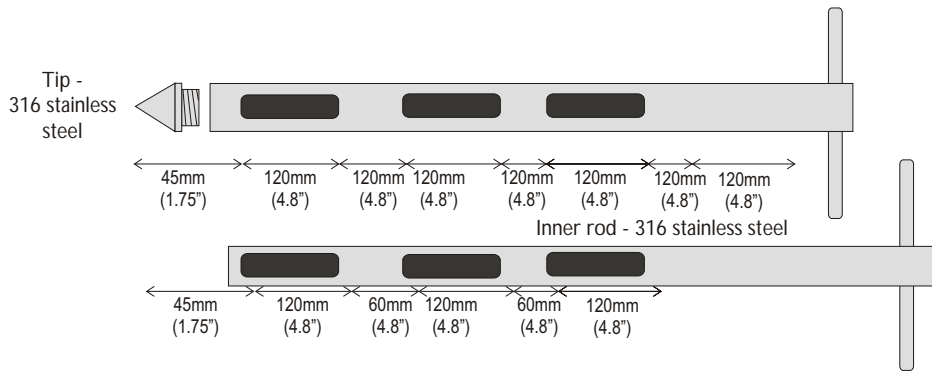

**Exploded View of a Slot Sampler - Type 1210A-600 and 1210B-600**

**Exploded View of a Slot Sampler - Type 1210A-1000 and 1210B-1000**

Pocket Width - 15mm

Diameter of Outer Tube = 25mm

Bore of Inner Tube = 16mm

Exploded View of a Slot Sampler - Type 1210A-1500 and 1210B-1500

Diameter of Outer Tube = 25mm

Bore of Inner Tube = 16mm