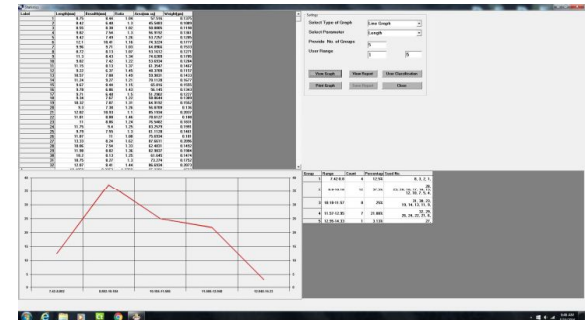

SPECIFICATIONS:

Parameters: Length / Width , Length-Width Ratio , Elongation , Compactness

Statistical Analysis: Graphical and text output automatically generated.

Security: USB Dongle

Accuracy +/- .02 mm

Zoom Facility

Color Analysis RGB Format