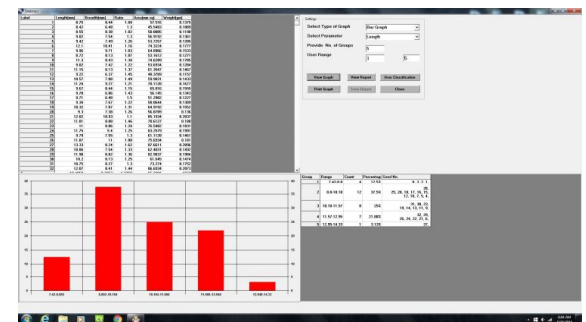

SPECIFICATIONS:

Parameters: Length / Width , Length-Width Ratio , Elongation , Compactness

Statistical Analysis: Graphical and text output automatically generated.

Security: USB Dongle

Accuracy +/- .02 mm

Zoom Facility

Color Analysis RGB Format