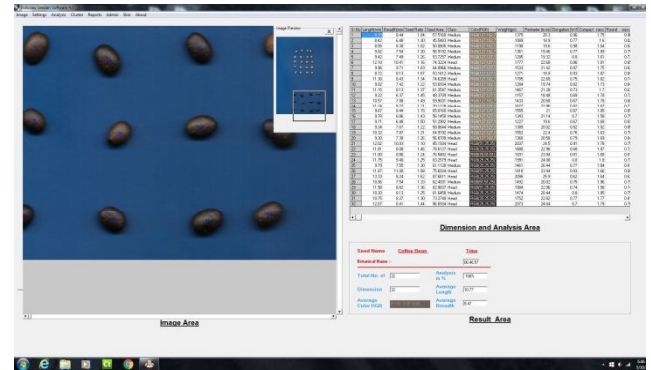

COFFEE BEAN COLOR & PARTICLE SIZE SOFTWARE QUICK QUOTE ONLINE PRICING

Provides size, shape, density, and color information, for green and roasted coffee beans

After a scan, the coffee beans will be displayed on the left side of the screen.

Selecting the data tab, will populate the right side of the screen with average size, shape, and color values.

Color information is presented in RGB Format.

Report Summary

Date : Tuesday, May 10, 2016

Vendor Name : GREEN AND ROASTED BEANS

Address :

City :

Goodawn No.:

Receipt No :

Stack No :

Average Length :10.77 Average Width :8.47 Average Weight :0.098

Average Ratio :0.67 Average Area Total Grain :32

Lot Number : Sale Order Number :